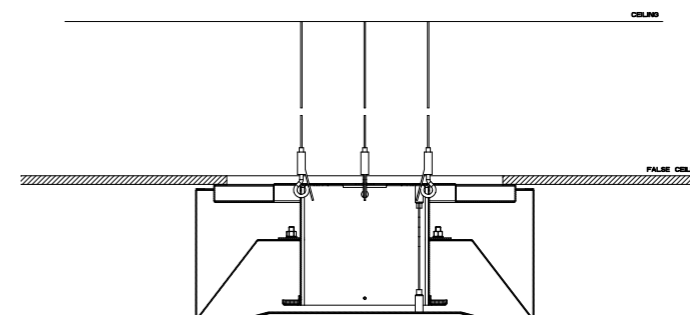

Sistema multifunzione **Ø350** con effetto cromoterapia COLOUR disattivabile a piacere, con funzione PIOGGIA. Abbinabile a miscelatori termostatici alta portata 3, 4, 5 vie. Da abbinare ad alimentatore 12V 57099.
Ø350 multifunction system with "COLOUR" chromotherapy effect (possibility to disconnect this function). With RAINFALL function, which can be matched with 3, 4, 5 way high flow rate thermostatic mixers. To be matched with 12V power supply 57099.

- **238** Mirror Steel
- **239** Steel Brushed
- **707** Black Metal Brushed PVD
- **030** Copper PVD
- **708** Copper Brushed PVD

37603