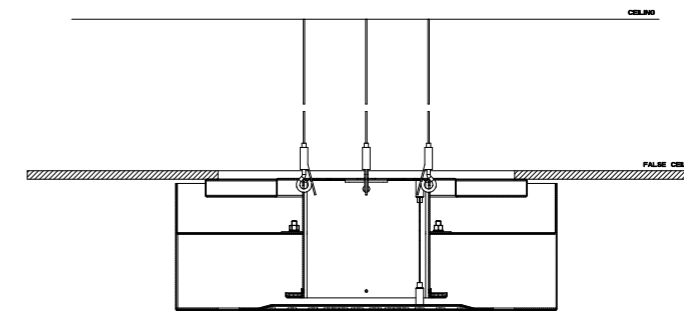

57111

Sistema multifunzione **300x500** con effetto cromoterapia COLOUR disattivabile a piacere, con funzione PIOGGIA/CASCATA/NEBULIZZATA. Abbinabile a miscelatori termostatici alta portata 3, 4, 5 vie. Da abbinare ad alimentatore 12V 57099.

300x500 multifunction system with "COLOUR" chromotherapy effect (possibility to disconnect this function). With RAINFALL/WATERFALL/MIST function, which can be matched with 3, 4, 5 way high flow rate thermostatic mixers. To be matched with 12V power supply 57099.

- **238** Mirror Steel
- **239** Steel Brushed
- **707** Black Metal Brushed PVD
- **030** Copper PVD
- **708** Copper Brushed PVD