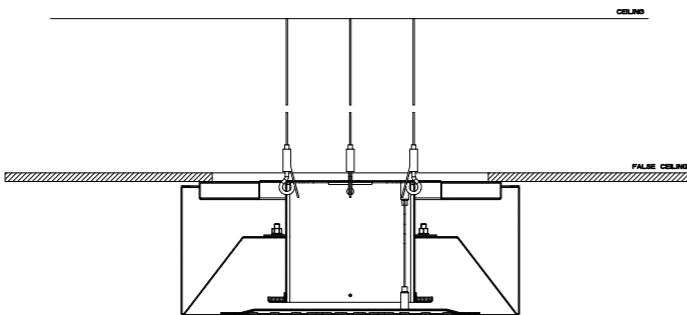

Sistema multifunzione **350x350** con effetto cromoterapia COLOUR disattivabile a piacere, con funzione PIOGGIA/CASCATA. Abbinabile a miscelatori termostatici alta portata 3, 4, 5 vie. Da abbinare ad alimentatore 12V 57099.
350x350 multifunction system with "COLOUR" chromotherapy effect (possibility to disconnect this function). With RAINFALL/WATERFALL function, which can be matched with 3, 4, 5 way high flow rate thermostatic mixers. To be matched with 12V power supply 57099.

- **238** Mirror Steel
- **239** Steel Brushed
- **707** Black Metal Brushed PVD
- **030** Copper PVD
- **708** Copper Brushed PVD

57307