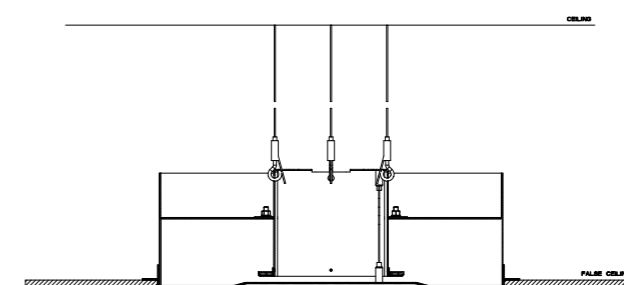

Sistema multifunzione **350x350** con effetto cromoterapia COLOUR disattivabile a piacere, con funzione PIOGGIA/CASCATA. Abbinabile a miscelatori termostatici alta portata 3, 4, 5 vie. Da abbinare ad alimentatore 12V 57099.
350x350 multifunction system with "COLOUR" chromotherapy effect (possibility to disconnect this function). With RAINFALL/WATERFALL function, which can be matched with 3, 4, 5 way high flow rate thermostatic mixers. To be matched with 12V power supply 57099.

- **238** Mirror Steel
- **239** Steel Brushed
- **707** Black Metal Brushed PVD
- **030** Copper PVD
- **708** Copper Brushed PVD

57101