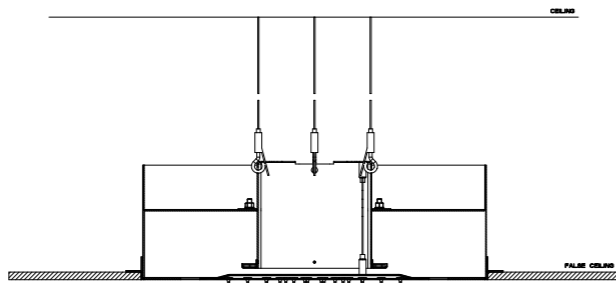

57105

Sistema multifunzione **300x500** con effetto cromoterapia COLOUR disattivabile a piacere, con funzione PIOGGIA/CASCATA. Abbinabile a miscelatori termostatici alta portata 3, 4, 5 vie. Da abbinare ad alimentatore 12V 57099.

300x500 multifunction system with "COLOUR" chromotherapy effect (possibility to disconnect this function). With RAINFALL/WATERFALL function, which can be matched with 3, 4, 5 way high flow rate thermostatic mixers. To be matched with 12V power supply 57099.

- **238** Mirror Steel
- **239** Steel Brushed
- **707** Black Metal Brushed PVD
- **030** Copper PVD
- **708** Copper Brushed PVD

57107

Sistema multifunzione **300x500** con effetto cromoterapia COLOUR disattivabile a piacere, con funzione PIOGGIA/CASCATA. Abbinabile a miscelatori termostatici alta portata 3, 4, 5 vie. Da abbinare ad alimentatore 12V 57099.

300x500 multifunction system with "COLOUR" chromotherapy effect (possibility to disconnect this function). With RAINFALL/WATERFALL function, which can be matched with 3, 4, 5 way high flow rate thermostatic mixers. To be matched with 12V power supply 57099.

- **238** Mirror Steel
- **239** Steel Brushed
- **707** Black Metal Brushed PVD
- **030** Copper PVD
- **708** Copper Brushed PVD

57109

Sistema multifunzione **300x500** con effetto cromoterapia COLOUR disattivabile a piacere, con funzione PIOGGIA/CASCATA/NEBULIZZATA. Abbinabile a miscelatori termostatici alta portata 3, 4, 5 vie. Da abbinare ad alimentatore 12V 57099.

300x500 multifunction system with "COLOUR" chromotherapy effect (possibility to disconnect this function). With RAINFALL/WATERFALL/MIST function, which can be matched with 3, 4, 5 way high flow rate thermostatic mixers. To be matched with 12V power supply 57099.