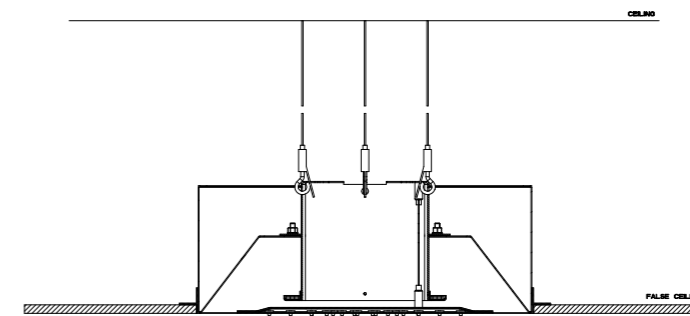

AFILO

57301

Sistema multifunzione 350x350 con effetto cromoterapia COLOUR disattivabile a piacere, con funzione PIOGGIA. Abbinabile a miscelatori termostatici alta portata 3, 4, 5 vie.

Da abbinare ad alimentatore 12V 57099.

350x350 multifunction system with "COLOUR" chromotherapy effect (possibility to disconnect this function). With RAINFALL function, which can be matched with 3, 4, 5 way high flow rate thermostatic mixers. To be matched with 12V power supply 57099.

- 238 Mirror Steel
- 239 Steel Brushed
- 707 Black Metal Brushed PVD
- 030 Copper PVD
- 708 Copper Brushed PVD

37303