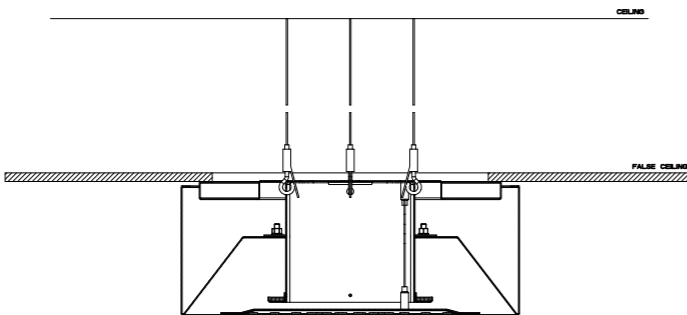

Sistema multifunzione **500x500** con effetto cromoterapia COLOUR disattivabile a piacere, con funzione PIOGGIA/CASCATA/NEBULIZZATA. Abbinabile a miscelatori termostatici alta portata 3, 4, 5 vie. Da abbinare ad alimentatore 12V 57099.
500x500 multifunction system with "COLOUR" chromotherapy effect (possibility to disconnect this function). With RAINFALL/WATERFALL/MIST function, which can be matched with 3, 4, 5 way high flow rate thermostatic mixers. To be matched with 12V power supply 57099.

- **238** Mirror Steel
- **239** Steel Brushed
- **707** Black Metal Brushed PVD
- **030** Copper PVD
- **708** Copper Brushed PVD

57511