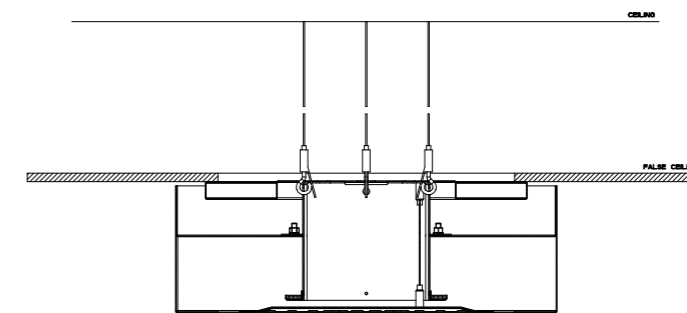

Sistema multifunzione 350x350 con effetto cromoterapia COLOUR disattivabile a piacere, con funzione PIOGGIA. Abbinabile a miscelatori termostatici alta portata 3, 4, 5 vie. Da abbinare ad alimentatore 12V 57099.
350x350 multifunction system with "COLOUR" chromotherapy effect (possibility to disconnect this function). With RAINFALL function, which can be matched with 3, 4, 5 way high flow rate thermostatic mixers. To be matched with 12V power supply 57099.

- 238 Mirror Steel
- 239 Steel Brushed
- 707 Black Metal Brushed PVD
- 030 Copper PVD
- 708 Copper Brushed PVD