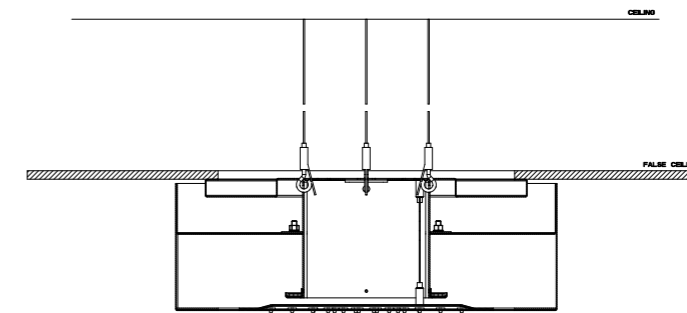

Sistema multifunzione 500x500 con effetto cromoterapia COLOUR disattivabile a piacere, con funzione PIOGGIA/CASCATA. Abbinabile a miscelatori termostatici alta portata 3, 4, 5 vie. Da abbinare ad alimentatore 12V 57099.
500x500 multifunction system with "COLOUR" chromotherapy effect (possibility to disconnect this function). With RAINFALL/WATERFALL function, which can be matched with 3, 4, 5 way high flow rate thermostatic mixers. To be matched with 12V power supply 57099.

- 238 Mirror Steel
- 239 Steel Brushed
- 707 Black Metal Brushed PVD
- 030 Copper PVD
- 708 Copper Brushed PVD

57207