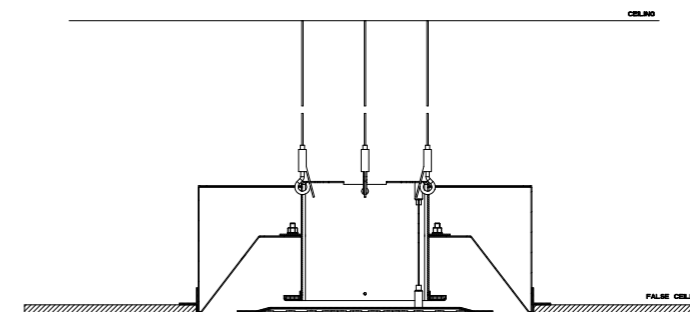

Sistema multifunzione **350x350** con effetto cromoterapia COLOUR disattivabile a piacere, con funzione PIOGGIA/CASCATA. Abbinabile a miscelatori termostatici alta portata 3, 4, 5 vie. Da abbinare ad alimentatore 12V 57099.
350x350 multifunction system with "COLOUR" chromotherapy effect (possibility to disconnect this function). With RAINFALL/WATERFALL function, which can be matched with 3, 4, 5 way high flow rate thermostatic mixers. To be matched with 12V power supply 57099.

- **238** Mirror Steel
- **239** Steel Brushed
- **707** Black Metal Brushed PVD
- **030** Copper PVD
- **708** Copper Brushed PVD

57401