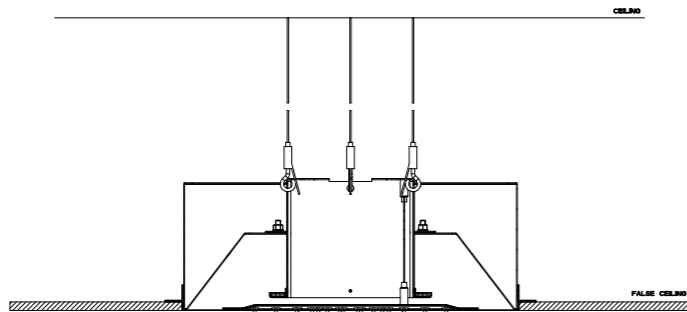

57405

Sistema multifunzione **300x500** con effetto cromoterapia COLOUR disattivabile a piacere, con funzione PIOGGIA/CASCATA. Abbinabile a miscelatori termostatici alta portata 3, 4, 5 vie. Da abbinare ad alimentatore 12V 57099.
300x500 multifunction system with "COLOUR" chromotherapy effect (possibility to disconnect this function). With RAINFALL/WATERFALL function, which can be matched with 3, 4, 5 way high flow rate thermostatic mixers. To be matched with 12V power supply 57099.

- **238** Mirror Steel
- **239** Steel Brushed
- **707** Black Metal Brushed PVD
- **030** Copper PVD
- **708** Copper Brushed PVD

57407

Sistema multifunzione **300x500** con effetto cromoterapia COLOUR disattivabile a piacere, con funzione PIOGGIA/CASCATA. Abbinabile a miscelatori termostatici alta portata 3, 4, 5 vie. Da abbinare ad alimentatore 12V 57099.
300x500 multifunction system with "COLOUR" chromotherapy effect (possibility to disconnect this function). With RAINFALL/WATERFALL function, which can be matched with 3, 4, 5 way high flow rate thermostatic mixers. To be matched with 12V power supply 57099.

- **238** Mirror Steel
- **239** Steel Brushed
- **707** Black Metal Brushed PVD
- **030** Copper PVD
- **708** Copper Brushed PVD

57409

Sistema multifunzione **300x500** con effetto cromoterapia COLOUR disattivabile a piacere, con funzione PIOGGIA/CASCATA/NEBULIZZATA. Abbinabile a miscelatori termostatici alta portata 3, 4, 5 vie. Da abbinare ad alimentatore 12V 57099.
300x500 multifunction system with "COLOUR" chromotherapy effect (possibility to disconnect this function). With RAINFALL/WATERFALL/MIST function, which can be matched with 3, 4, 5 way high flow rate thermostatic mixers. To be matched with 12V power supply 57099.