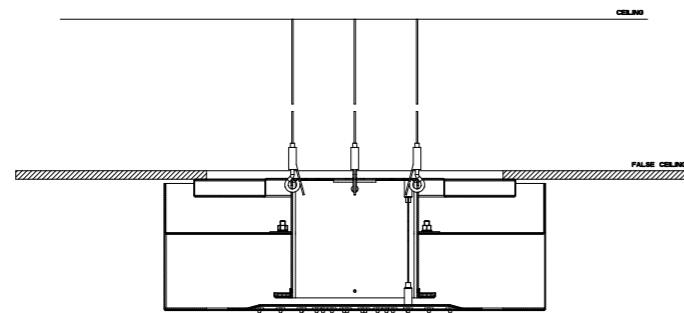

Sistema multifunzione 500x500 con effetto cromoterapia COLOUR disattivabile a piacere, con funzione PIOGGIA. Abbinabile a miscelatori termostatici alta portata 3, 4, 5 vie. Da abbinare ad alimentatore 12V 57099.
500x500 multifunction system with "COLOUR" chromotherapy effect (possibility to disconnect this function). With RAINFALL function, which can be matched with 3, 4, 5 way high flow rate thermostatic mixers. To be matched with 12V power supply 57099.

- 238 Mirror Steel
- 239 Steel Brushed
- 707 Black Metal Brushed PVD
- 030 Copper PVD
- 708 Copper Brushed PVD

57203