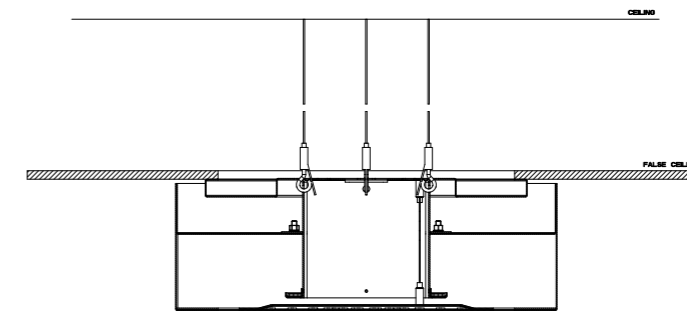

Sistema multifunzione **300x500** con effetto cromoterapia COLOUR disattivabile a piacere, con funzione PIOGGIA. Abbinabile a miscelatori termostatici alta portata 3, 4, 5 vie. Da abbinare ad alimentatore 12V 57099.
300x500 multifunction system with "COLOUR" chromotherapy effect (possibility to disconnect this function). With RAINFALL function, which can be matched with 3, 4, 5 way high flow rate thermostatic mixers. To be matched with 12V power supply 57099.

- **238** Mirror Steel
- **239** Steel Brushed
- **707** Black Metal Brushed PVD
- **030** Copper PVD
- **708** Copper Brushed PVD

57103