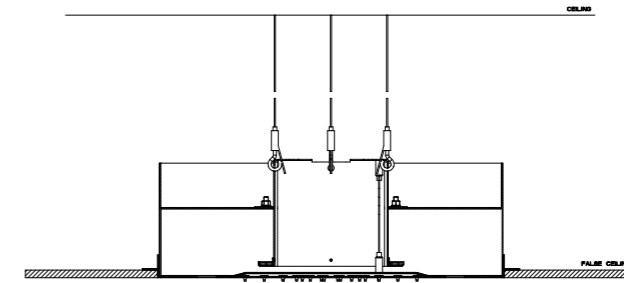

Sistema multifunzione 500x500 con effetto cromoterapia COLOUR disattivabile a piacere, con funzione PIOGGIA. Abbinabile a miscelatori termostatici alta portata 3, 4, 5 vie. Da abbinare ad alimentatore 12V 57099.
500x500 multifunction system with "COLOUR" chromotherapy effect (possibility to disconnect this function). With RAINFALL function, which can be matched with 3, 4, 5 way high flow rate thermostatic mixers. To be matched with 12V power supply 57099.

- 238 Mirror Steel
- 239 Steel Brushed
- 707 Black Metal Brushed PVD
- 030 Copper PVD
- 708 Copper Brushed PVD

57205