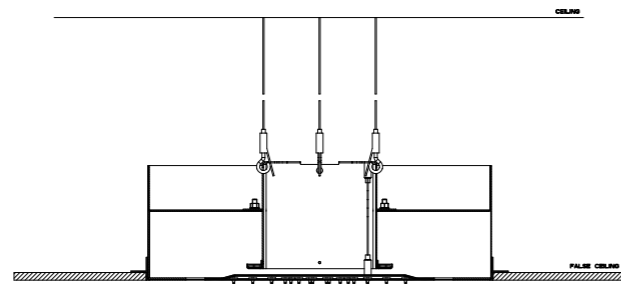

57005

Sistema multifunzione **350x350** con effetto cromoterapia COLOUR disattivabile a piacere, con funzione PIOGGIA/CASCATA. Abbinabile a miscelatori termostatici alta portata 3, 4, 5 vie. Da abbinare ad alimentatore 12V 57099.
350x350 multifunction system with "COLOUR" chromotherapy effect (possibility to disconnect this function). With RAINFALL/WATERFALL function, which can be matched with 3, 4, 5 way high flow rate thermostatic mixers. To be matched with 12V power supply 57099.

- **238** Mirror Steel
- **239** Steel Brushed
- **707** Black Metal Brushed PVD
- **030** Copper PVD
- **708** Copper Brushed PVD

57007

Sistema multifunzione **350x350** con effetto cromoterapia COLOUR disattivabile a piacere, con funzione PIOGGIA/CASCATA. Abbinabile a miscelatori termostatici alta portata 3, 4, 5 vie. Da abbinare ad alimentatore 12V 57099.
350x350 multifunction system with "COLOUR" chromotherapy effect (possibility to disconnect this function). With RAINFALL/WATERFALL function, which can be matched with 3, 4, 5 way high flow rate thermostatic mixers. To be matched with 12V power supply 57099.

- **238** Mirror Steel
- **239** Steel Brushed
- **707** Black Metal Brushed PVD
- **030** Copper PVD
- **708** Copper Brushed PVD

57101

Sistema multifunzione **300x500** con effetto cromoterapia COLOUR disattivabile a piacere, con funzione PIOGGIA. Abbinabile a miscelatori termostatici alta portata 3, 4, 5 vie. Da abbinare ad alimentatore 12V 57099.
300x500 multifunction system with "COLOUR" chromotherapy effect (possibility to disconnect this function). With RAINFALL function, which can be matched with 3, 4, 5 way high flow rate thermostatic mixers. To be matched with 12V power supply 57099.

- **238** Mirror Steel
- **239** Steel Brushed
- **707** Black Metal Brushed PVD
- **030** Copper PVD
- **708** Copper Brushed PVD

57103