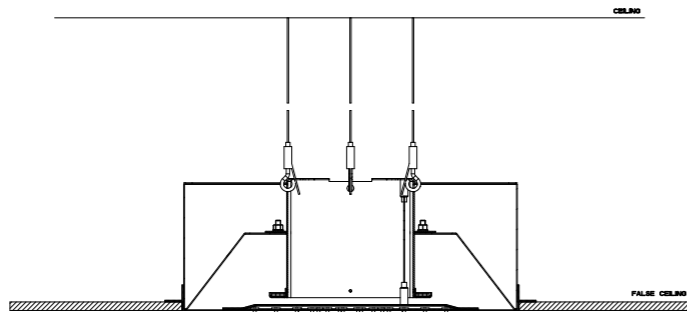

57509

Sistema multifunzione **500x500** con effetto cromoterapia COLOUR disattivabile a piacere, con funzione PIOGGIA/CASCATA/NEBULIZZATA. Abbinabile a miscelatori termostatici alta portata 3, 4, 5 vie. Da abbinare ad alimentatore 12V 57099.
500x500 multifunction system with "COLOUR" chromotherapy effect (possibility to disconnect this function). With RAINFALL/WATERFALL/MIST function, which can be matched with 3, 4, 5 way high flow rate thermostatic mixers. To be matched with 12V power supply 57099.

- **238** Mirror Steel
- **239** Steel Brushed
- **707** Black Metal Brushed PVD
- **030** Copper PVD
- **708** Copper Brushed PVD

57511

Sistema multifunzione **500x500** con effetto cromoterapia COLOUR disattivabile a piacere, con funzione PIOGGIA/CASCATA/NEBULIZZATA. Abbinabile a miscelatori termostatici alta portata 3, 4, 5 vie. Da abbinare ad alimentatore 12V 57099.
500x500 multifunction system with "COLOUR" chromotherapy effect (possibility to disconnect this function). With RAINFALL/WATERFALL/MIST function, which can be matched with 3, 4, 5 way high flow rate thermostatic mixers. To be matched with 12V power supply 57099.

- **238** Mirror Steel
- **239** Steel Brushed
- **707** Black Metal Brushed PVD
- **030** Copper PVD
- **708** Copper Brushed PVD

57601

Sistema multifunzione **Ø350** con effetto cromoterapia COLOUR disattivabile a piacere, con funzione PIOGGIA. Abbinabile a miscelatori termostatici alta portata 3, 4, 5 vie. Da abbinare ad alimentatore 12V 57099.
Ø350 multifunction system with "COLOUR" chromotherapy effect (possibility to disconnect this function). With RAINFALL function, which can be matched with 3, 4, 5 way high flow rate thermostatic mixers. To be matched with 12V power supply 57099.