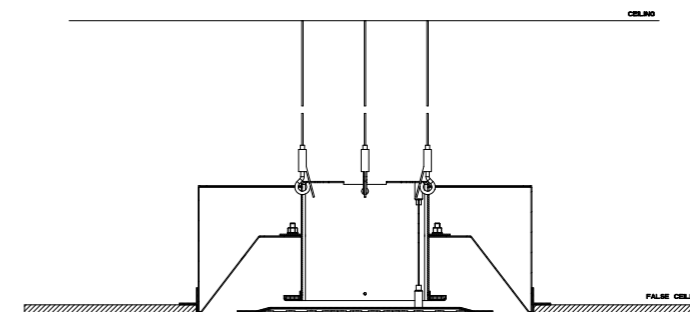

Sistema multifunzione **500x500** con effetto cromoterapia COLOUR disattivabile a piacere, con funzione PIOGGIA/CASCATA/NEBULIZZATA. Abbinabile a miscelatori termostatici alta portata 3, 4, 5 vie. Da abbinare ad alimentatore 12V 57099.
500x500 multifunction system with "COLOUR" chromotherapy effect (possibility to disconnect this function). With RAINFALL/WATERFALL/MIST function, which can be matched with 3, 4, 5 way high flow rate thermostatic mixers. To be matched with 12V power supply 57099.

- **238** Mirror Steel
- **239** Steel Brushed
- **707** Black Metal Brushed PVD
- **030** Copper PVD
- **708** Copper Brushed PVD

57601