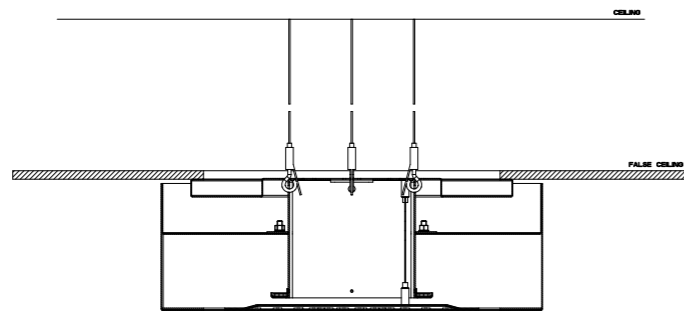

Sistema multifunzione **350x350** con effetto cromoterapia COLOUR disattivabile a piacere, con funzione PIOGGIA/CASCATA. Abbinabile a miscelatori termostatici alta portata 3, 4, 5 vie. Da abbinare ad alimentatore 12V 57099.
350x350 multifunction system with "COLOUR" chromotherapy effect (possibility to disconnect this function). With RAINFALL/WATERFALL function, which can be matched with 3, 4, 5 way high flow rate thermostatic mixers. To be matched with 12V power supply 57099.

- **238** Mirror Steel
- **239** Steel Brushed
- **707** Black Metal Brushed PVD
- **030** Copper PVD
- **708** Copper Brushed PVD

57007