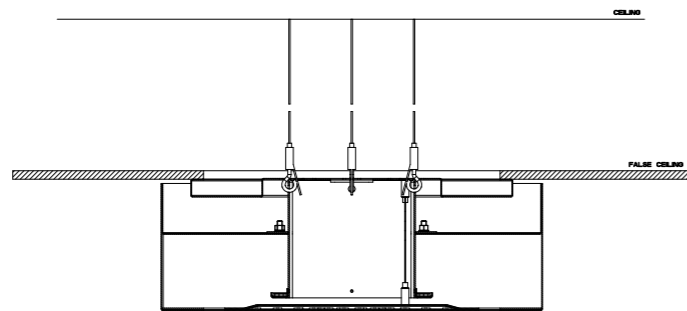

57105

Sistema multifunzione **300x500** con effetto cromoterapia COLOUR disattivabile a piacere, con funzione PIOGGIA/CASCATA. Abbinabile a miscelatori termostatici alta portata 3, 4, 5 vie. Da abbinare ad alimentatore 12V 57099.

300x500 multifunction system with "COLOUR" chromotherapy effect (possibility to disconnect this function). With RAINFALL/WATERFALL function, which can be matched with 3, 4, 5 way high flow rate thermostatic mixers. To be matched with 12V power supply 57099.

- **238** Mirror Steel
- **239** Steel Brushed
- **707** Black Metal Brushed PVD
- **030** Copper PVD
- **708** Copper Brushed PVD

57107

Sistema multifunzione **300x500** con effetto cromoterapia COLOUR disattivabile a piacere, con funzione PIOGGIA/CASCATA. Abbinabile a miscelatori termostatici alta portata 3, 4, 5 vie. Da abbinare ad alimentatore 12V 57099.

300x500 multifunction system with "COLOUR" chromotherapy effect (possibility to disconnect this function). With RAINFALL/WATERFALL function, which can be matched with 3, 4, 5 way high flow rate thermostatic mixers. To be matched with 12V power supply 57099.

- **238** Mirror Steel
- **239** Steel Brushed
- **707** Black Metal Brushed PVD
- **030** Copper PVD
- **708** Copper Brushed PVD

57109

Sistema multifunzione **300x500** con effetto cromoterapia COLOUR disattivabile a piacere, con funzione PIOGGIA/CASCATA/NEBULIZZATA. Abbinabile a miscelatori termostatici alta portata 3, 4, 5 vie. Da abbinare ad alimentatore 12V 57099.

300x500 multifunction system with "COLOUR" chromotherapy effect (possibility to disconnect this function). With RAINFALL/WATERFALL/MIST function, which can be matched with 3, 4, 5 way high flow rate thermostatic mixers. To be matched with 12V power supply 57099.