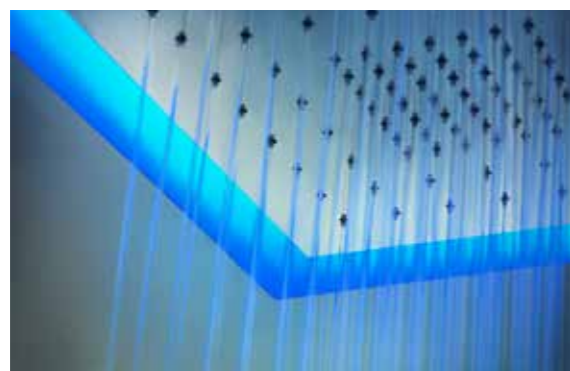

MULTISENSORIALITÀ

Multisensorialità per una ritrovata relazione tra l'acqua e la piacevolezza di una esperienza nel quale celebrare il contatto con l'io per una rinnovata soddisfazione dei sensi.

Cascate rinfrescanti o piogge soavi, rinvigorente idromassaggio o delicata atomizzazione insieme alla entusiasmante cromoterapia, forniscono una piacevole stimolazione multisensoriale che è l'obiettivo perseguito dalle molteplici soluzioni che Gessi offre per il Private Wellness®. Questi prodotti coniugano perfezione funzionale, estetica e tecnica: tecnologia di livello altissimo incorporata in oggetti di bellezza assoluta.

Disponibile sia nella versione ad incasso che esterna, in formato quadrato, tondo e rettangolare, il Sistema multifunzione Afilo ha una estetica molto raffinata. L'emissione della luce studiata per massimizzare l'emozione e il benessere, con scatola esterna in acciaio molto sottile, e pareti interne inclinate per una migliore diffusione dell'effetto cromatico.

Available in both the built-in and exposed versions, in square, round and rectangular shapes, the Afilo multifunction system has a very refined appearance. Light emission has been painstakingly studied to maximize the emotion and well-being; this aim is obtained with an outer carter in very thin steel, and inclined inner walls that enhance the diffusion of light.