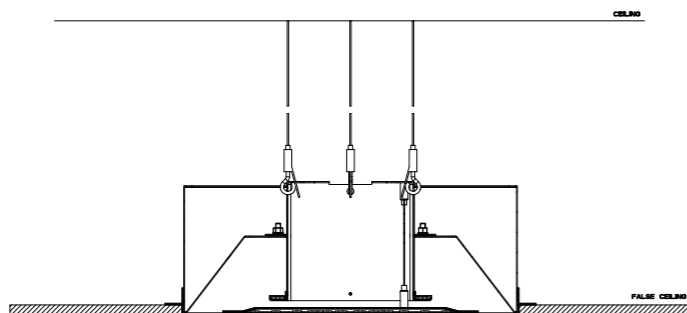

57501

Sistema multifunzione 500x500 con effetto cromoterapia COLOUR disattivabile a piacere, con funzione PIOGGIA. Abbinabile a miscelatori termostatici alta portata 3, 4, 5 vie.

Da abbinare ad alimentatore 12V 57099.

500x500 multifunction system with "COLOUR" chromotherapy effect (possibility to disconnect this function). With RAINFALL function, which can be matched with 3, 4, 5 way high flow rate thermostatic mixers. To be matched with 12V power supply 57099.

- 238 Mirror Steel
- 239 Steel Brushed
- 707 Black Metal Brushed PVD
- 030 Copper PVD
- 708 Copper Brushed PVD

57503

Sistema multifunzione 500x500 con effetto cromoterapia COLOUR disattivabile a piacere, con funzione PIOGGIA. Abbinabile a miscelatori termostatici alta portata 3, 4, 5 vie.

Da abbinare ad alimentatore 12V 57099.

500x500 multifunction system with "COLOUR" chromotherapy effect (possibility to disconnect this function). With RAINFALL function, which can be matched with 3, 4, 5 way high flow rate thermostatic mixers. To be matched with 12V power supply 57099.

- 238 Mirror Steel
- 239 Steel Brushed
- 707 Black Metal Brushed PVD
- 030 Copper PVD
- 708 Copper Brushed PVD

57505

Sistema multifunzione 500x500 con effetto cromoterapia COLOUR disattivabile a piacere, con funzione PIOGGIA/CASCATA. Abbinabile a miscelatori termostatici alta portata 3, 4, 5 vie. Da abbinare ad alimentatore 12V 57099.

Da abbinare ad alimentatore 12V 57099.

500x500 multifunction system with "COLOUR" chromotherapy effect (possibility to disconnect this function). With RAINFALL/WATERFALL function, which can be matched with 3, 4, 5 way high flow rate thermostatic mixers. To be matched with 12V power supply 57099.

- 238 Mirror Steel
- 239 Steel Brushed
- 707 Black Metal Brushed PVD
- 030 Copper PVD
- 708 Copper Brushed PVD