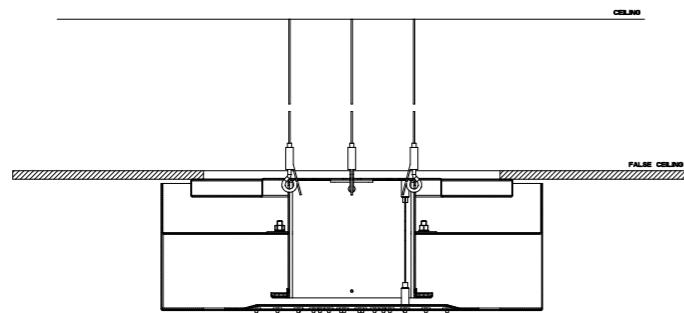

Sistema multifunzione 500x500 con effetto cromoterapia COLOUR disattivabile a piacere, con funzione PIOGGIA/CASCATA/NEBULIZZATA. Abbinabile a miscelatori termostatici alta portata 3, 4, 5 vie. Da abbinare ad alimentatore 12V 57099.

500x500 multifunction system with "COLOUR" chromotherapy effect (possibility to disconnect this function). With RAINFALL/WATERFALL/MIST function, which can be matched with 3, 4, 5 way high flow rate thermostatic mixers. To be matched with 12V power supply 57099.

- 238 Mirror Steel
- 239 Steel Brushed
- 707 Black Metal Brushed PVD
- 030 Copper PVD
- 708 Copper Brushed PVD

57211

Sistema multifunzione 500x500 con effetto cromoterapia COLOUR disattivabile a piacere, con funzione PIOGGIA/CASCATA/NEBULIZZATA. Abbinabile a miscelatori termostatici alta portata 3, 4, 5 vie. Da abbinare ad alimentatore 12V 57099.

500x500 multifunction system with "COLOUR" chromotherapy effect (possibility to disconnect this function). With RAINFALL/WATERFALL/MIST function, which can be matched with 3, 4, 5 way high flow rate thermostatic mixers. To be matched with 12V power supply 57099.

- 238 Mirror Steel
- 239 Steel Brushed
- 707 Black Metal Brushed PVD
- 030 Copper PVD
- 708 Copper Brushed PVD