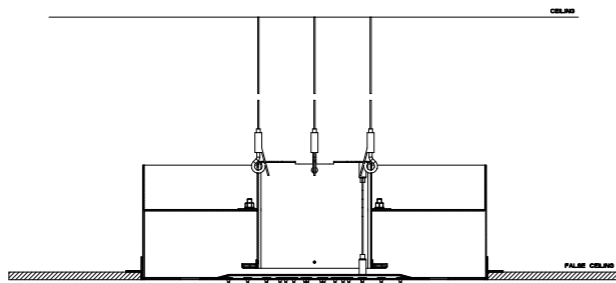

RITRATTO

57209