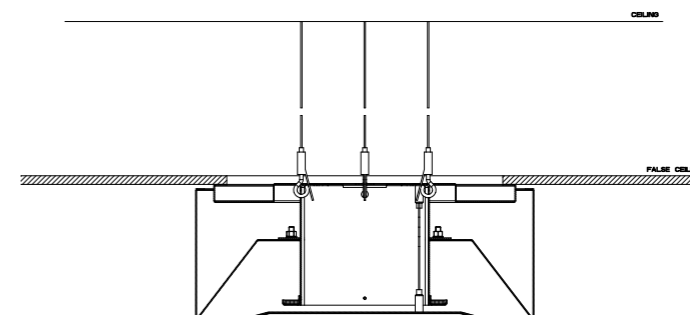

Sistema multifunzione **300x500** con effetto cromoterapia COLOUR disattivabile a piacere, con funzione PIOGGIA. Abbinabile a miscelatori termostatici alta portata 3, 4, 5 vie. Da abbinare ad alimentatore 12V 57099.
300x500 multifunction system with "COLOUR" chromotherapy effect (possibility to disconnect this function). With RAINFALL function, which can be matched with 3, 4, 5 way high flow rate thermostatic mixers. To be matched with 12V power supply 57099.

- **238** Mirror Steel
- **239** Steel Brushed
- **707** Black Metal Brushed PVD
- **030** Copper PVD
- **708** Copper Brushed PVD

57403