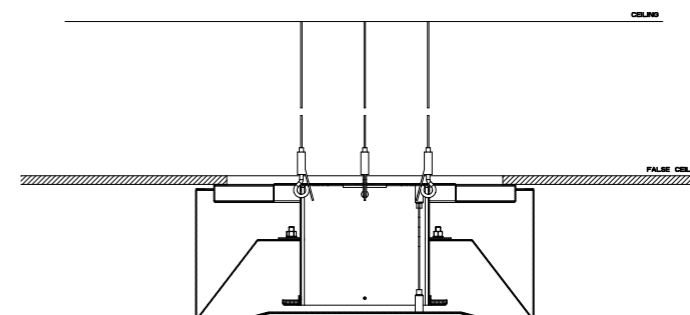

Sistema multifunzione **300x500** con effetto cromoterapia COLOUR disattivabile a piacere, con funzione PIOGGIA/CASCATA/NEBULIZZATA. Abbinabile a miscelatori termostatici alta portata 3, 4, 5 vie. Da abbinare ad alimentatore 12V 57099.
300x500 multifunction system with "COLOUR" chromotherapy effect (possibility to disconnect this function). With RAINFALL/WATERFALL/MIST function, which can be matched with 3, 4, 5 way high flow rate thermostatic mixers. To be matched with 12V power supply 57099.

- **238** Mirror Steel
- **239** Steel Brushed
- **707** Black Metal Brushed PVD
- **030** Copper PVD
- **708** Copper Brushed PVD

57411