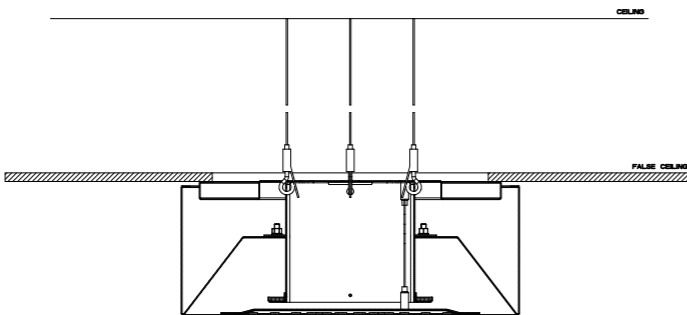

Sistema multifunzione **300x500** con effetto cromoterapia COLOUR disattivabile a piacere, con funzione PIOGGIA/CASCATA. Abbinabile a miscelatori termostatici alta portata 3, 4, 5 vie. Da abbinare ad alimentatore 12V 57099.
300x500 multifunction system with "COLOUR" chromotherapy effect (possibility to disconnect this function). With RAINFALL/WATERFALL function, which can be matched with 3, 4, 5 way high flow rate thermostatic mixers. To be matched with 12V power supply 57099.

- **238** Mirror Steel
- **239** Steel Brushed
- **707** Black Metal Brushed PVD
- **030** Copper PVD
- **708** Copper Brushed PVD

57407