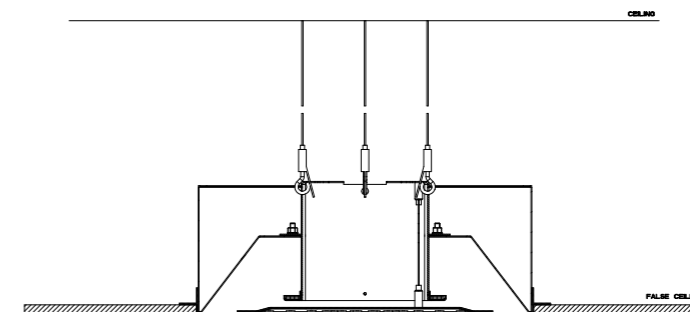

Sistema multifunzione **300x500** con effetto cromoterapia COLOUR disattivabile a piacere, con funzione PIOGGIA/CASCATA. Abbinabile a miscelatori termostatici alta portata 3, 4, 5 vie. Da abbinare ad alimentatore 12V 57099.
300x500 multifunction system with "COLOUR" chromotherapy effect (possibility to disconnect this function). With RAINFALL/WATERFALL function, which can be matched with 3, 4, 5 way high flow rate thermostatic mixers. To be matched with 12V power supply 57099.

- **238** Mirror Steel
- **239** Steel Brushed
- **707** Black Metal Brushed PVD
- **030** Copper PVD
- **708** Copper Brushed PVD

57409