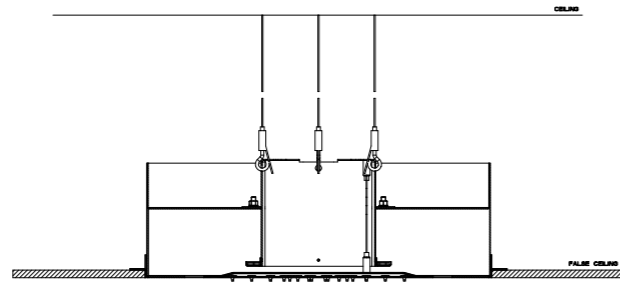

57201

Sistema multifunzione 500x500 con effetto cromoterapia COLOUR disattivabile a piacere, con funzione PIOGGIA. Abbinabile a miscelatori termostatici alta portata 3, 4, 5 vie. Da abbinare ad alimentatore 12V 57099.
500x500 multifunction system with "COLOUR" chromotherapy effect (possibility to disconnect this function). With RAINFALL function, which can be matched with 3, 4, 5 way high flow rate thermostatic mixers. To be matched with 12V power supply 57099.

- 238 Mirror Steel
- 239 Steel Brushed
- 707 Black Metal Brushed PVD
- 030 Copper PVD
- 708 Copper Brushed PVD

57203

Sistema multifunzione 500x500 con effetto cromoterapia COLOUR disattivabile a piacere, con funzione PIOGGIA. Abbinabile a miscelatori termostatici alta portata 3, 4, 5 vie. Da abbinare ad alimentatore 12V 57099.
500x500 multifunction system with "COLOUR" chromotherapy effect (possibility to disconnect this function). With RAINFALL function, which can be matched with 3, 4, 5 way high flow rate thermostatic mixers. To be matched with 12V power supply 57099.

- 238 Mirror Steel
- 239 Steel Brushed
- 707 Black Metal Brushed PVD
- 030 Copper PVD
- 708 Copper Brushed PVD

57205

Sistema multifunzione 500x500 con effetto cromoterapia COLOUR disattivabile a piacere, con funzione PIOGGIA/CASCATA. Abbinabile a miscelatori termostatici alta portata 3, 4, 5 vie. Da abbinare ad alimentatore 12V 57099.
500x500 multifunction system with "COLOUR" chromotherapy effect (possibility to disconnect this function). With RAINFALL/WATERFALL function, which can be matched with 3, 4, 5 way high flow rate thermostatic mixers. To be matched with 12V power supply 57099.

- 238 Mirror Steel
- 239 Steel Brushed
- 707 Black Metal Brushed PVD
- 030 Copper PVD
- 708 Copper Brushed PVD

57207