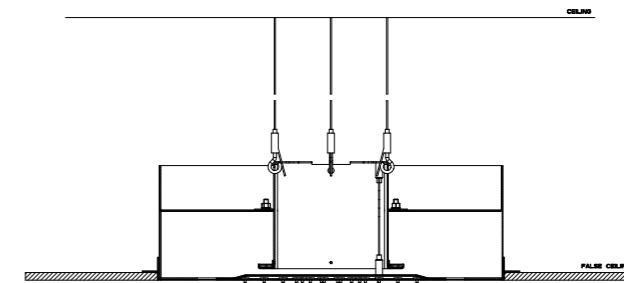

Sistema multifunzione 350x350 con effetto cromoterapia COLOUR disattivabile a piacere, con funzione PIOGGIA. Abbinabile a miscelatori termostatici alta portata 3, 4, 5 vie. Da abbinare ad alimentatore 12V 57099.
350x350 multifunction system with "COLOUR" chromotherapy effect (possibility to disconnect this function). With RAINFALL function, which can be matched with 3, 4, 5 way high flow rate thermostatic mixers. To be matched with 12V power supply 57099.

- 238 Mirror Steel
- 239 Steel Brushed
- 707 Black Metal Brushed PVD
- 030 Copper PVD
- 708 Copper Brushed PVD

57003