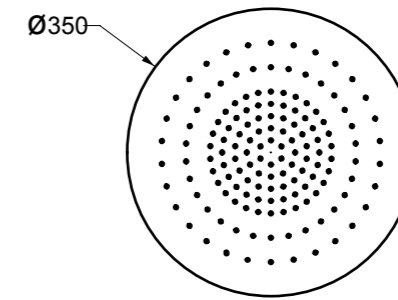

57873 + 57803

57873

Componenti di fissaggio ad incasso per sistema multifunzione Ø350.
Built-in fixing components for Ø350 multifunction system.

238 Mirror Steel Mirror Steel

678

57803

Parti esterne per sistema doccia Ø350. Versione a fissaggio verticale per soffitto/controsoffitto.
External parts for Ø350 shower system. Ceiling/false ceiling vertical fixing version.

- 238 Mirror Steel
- 239 Steel Brushed
- 707 Black Metal Brushed PVD
- 030 Copper PVD
- 708 Copper Brushed PVD