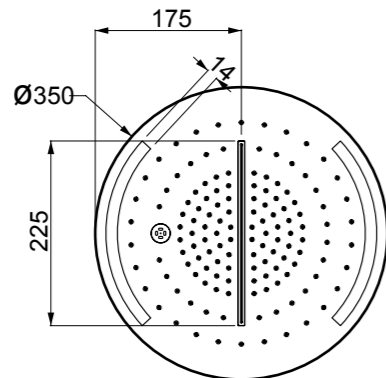

57879 + 57829

57879

Componentistica elettrica ad incasso per sistema multifunzione $\varnothing 350$.
Electric built-in components for $\varnothing 350$ multifunction system.

238	Mirror Steel	Mirror Steel	399

57829

Parti esterne per sistema multifunzione $\varnothing 350$ con effetto cromoterapia COLOUR disattivabile a piacere. Versione per fissaggio a parete, con funzioni PIOGGIA/CASCATA/NEBULIZZATA. Abbinabile a miscelatori termostatici alta portata 3, 4, 5 vie.
External parts for $\varnothing 350$ multifunction system with COLOUR chromotherapy effect (possibility to disconnect this function). Wall fixing version with RAIN/WATERFALL/MIST functions, which can be matched with 3, 4, 5 way high flow rate thermostatic mixers.

238	Mirror Steel
239	Steel Brushed
707	Black Metal Brushed PVD
030	Copper PVD
708	Copper Brushed PVD