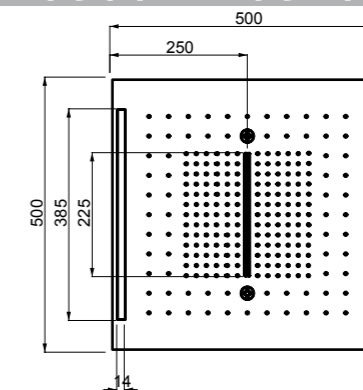

57977 + 57927

57977

Componenti di fissaggio e componentistica elettrica ad incasso per sistema multifunzione **500x500**.
Fixing components and electric built-in components for 500x500 multifunction system.

- 238 Mirror Steel   Mirror Steel

57927

Parti esterne per sistema multifunzione **500x500** con effetto cromoterapia COLOUR disattivabile a piacere. Versione per fissaggio a soffitto/controsoffitto, con funzioni PIOGGIA. Abbinabile a miscelatori termostatici alta portata 3, 4, 5 vie.
External parts for 500x500 multifunction system with COLOUR chromotherapy effect (possibility to disconnect this function). Ceiling/false ceiling fixing version with RAINFALL functions, which can be matched with 3, 4, 5 way high flow rate thermostatic mixers.

- 238 Mirror Steel
- 239 Steel Brushed
- 707 Black Metal Brushed PVD
- 030 Copper PVD
- 708 Copper Brushed PVD